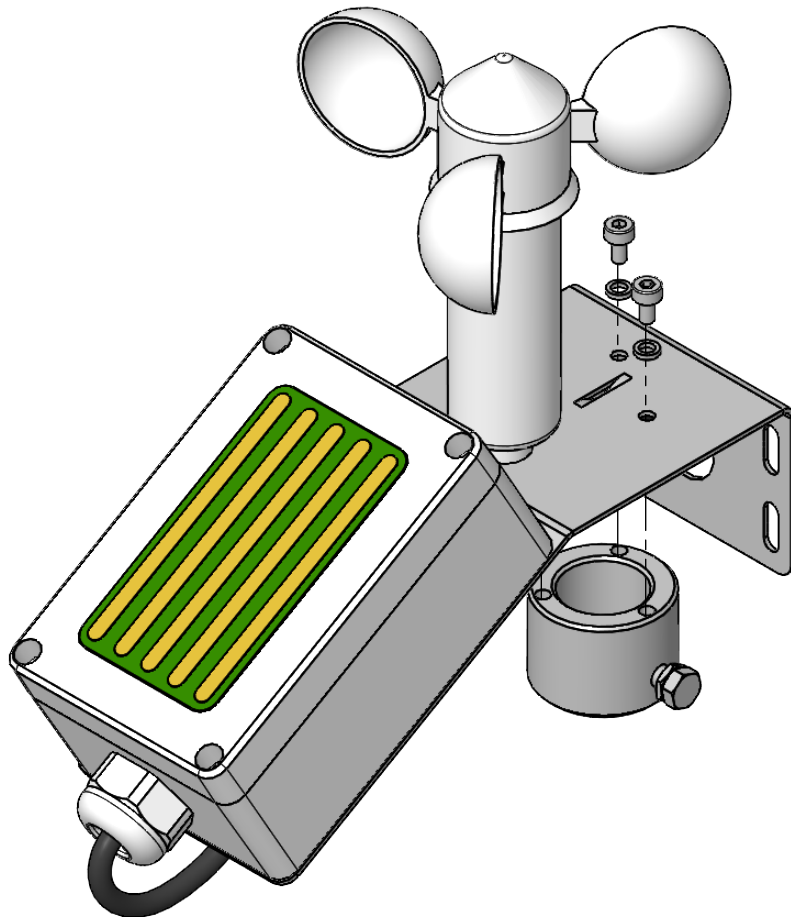

Bracket set
for wall mounting
Part no. 99600025

Bracket set
for roof mounting
Part no. 99600024

Tube 130cm:
Part no. 99600023

Actulux

Actulux A/S
Porsborgparken 35
DK 9530 Støvring
Denmark

Phone: +45 98 57 40 90
e-mail: info@actulux.com
www.actulux.com

DRAWN BY: PSP	DATE: 07-04-17	SIZE: A4	SHEET: 1 OF 1	SCALE: 1:20
TITLE: Mounting instruction Wind and Rain sensor		DWG NO.: 154332	REV: A	