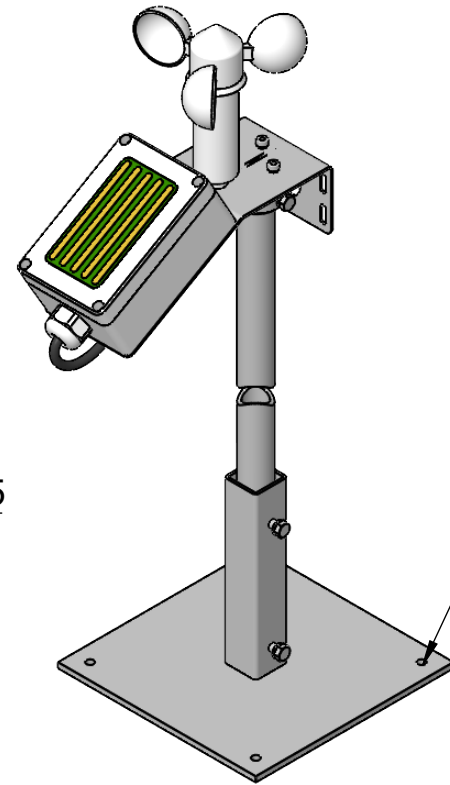

Bracket set
for wall mounting
Part no. 99600025

Bracket set
for roof mounting
Part no. 99600024

Tube 130cm:
Part no. 99600023

Actulux

Actulux A/S
Porsborgparken 35
DK 9530 Støvring
Denmark

Phone: +45 98 57 40 90
e-mail: info@actulux.com
www.actulux.com

DRAWN BY: PSP	DATE: 07-04-17	SIZE: A4	SHEET: 1 OF 1	SCALE: 1:20
TITLE: Mounting instruction Wind and Rain sensor		DWG NO.: 154332	REV: A	