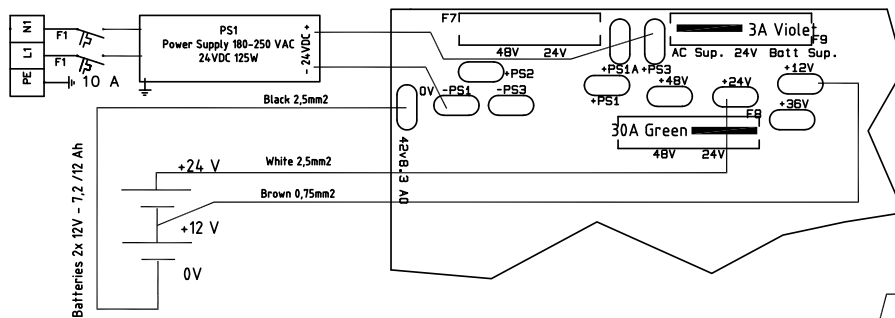

Actulux Controls for Fire Ventilation RV 48V-5A, RV 48V-24A, RV 48V-32A - Connection Diagram

Connection RV 24V-32A/24A/5A

Diagram RV 48V-32A/24A/5A + RV 24V-32A/24A/5A Drawing 211701 rev_-